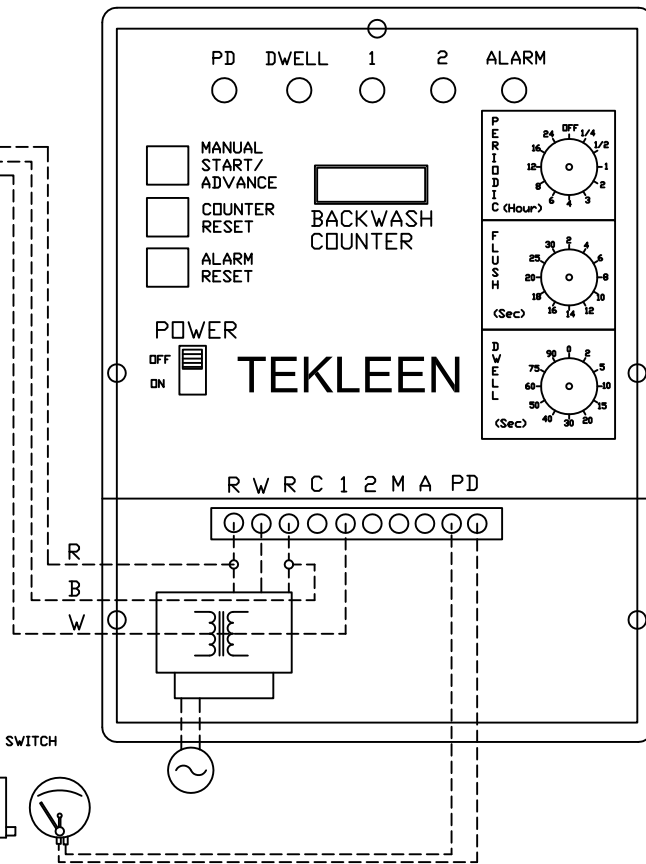

GB6 ELECTRIC CONTROLLER

D/P SWITCH

UNLESS OTHERWISE SPECIFIED DIMENSIONS ARE IN INCHES TOLERANCES DECIMALS ANGULAR .XX ± .05 ± 0.5 DEG. .XXX ± .01		AUTOMATIC FILTERS, INC. 2672 S. LA CIENEGA BLVD. LOS ANGELES, CA 90034 (310) 839-2828 FAX (310) 839-6878		
		TITLE MTF SETUP with GB6 & Electric Flush Valve		
DRAWN Daniel Stenberg	DATE 10-16-09	SIZE A	DWG NO. MTF GB6 EFV	REV 0
CHECKED	DESIGN	NTS		SHEET OF