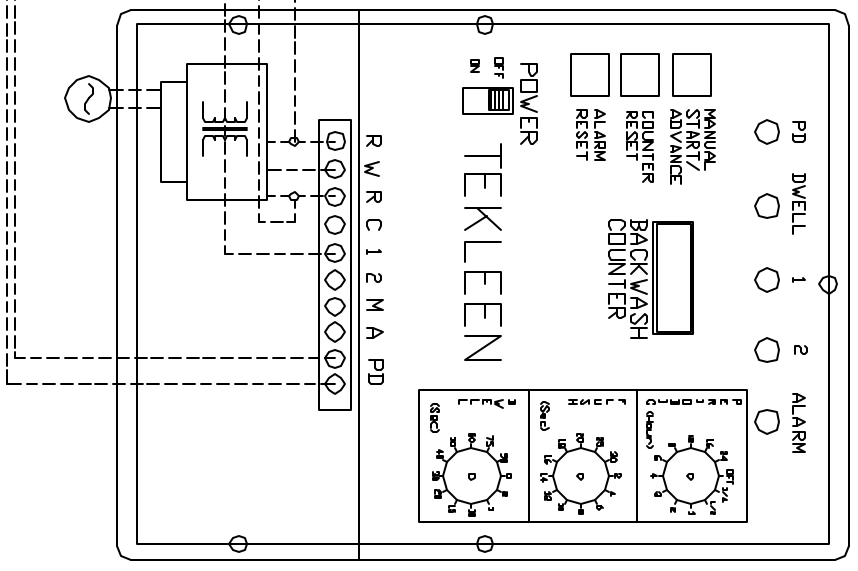

GB6 ELECTRIC CONTROLLER

UNLESS OTHERWISE SPECIFIED
DIMENSIONS ARE IN INCHES
TOLERANCES ANGULAR
DECIMALS XX ± .05 ± 0.5 DEG
XXX ± .01

DRAWN DATE
Doriel Steenberg 3-14-89

CHECKED DESIGN

AUTOMATIC FILTERS, INC.
2672 S. LA CIENEGA BLVD.
LOS ANGELES, CA 90034
(310) 839-2828 FAX (310) 839-6878

MTF Setup w/ GB6 & Electric Flush Valve

SIZE	DIVS NO.	REV
A	MTF GB6 EFV	0
NTS		