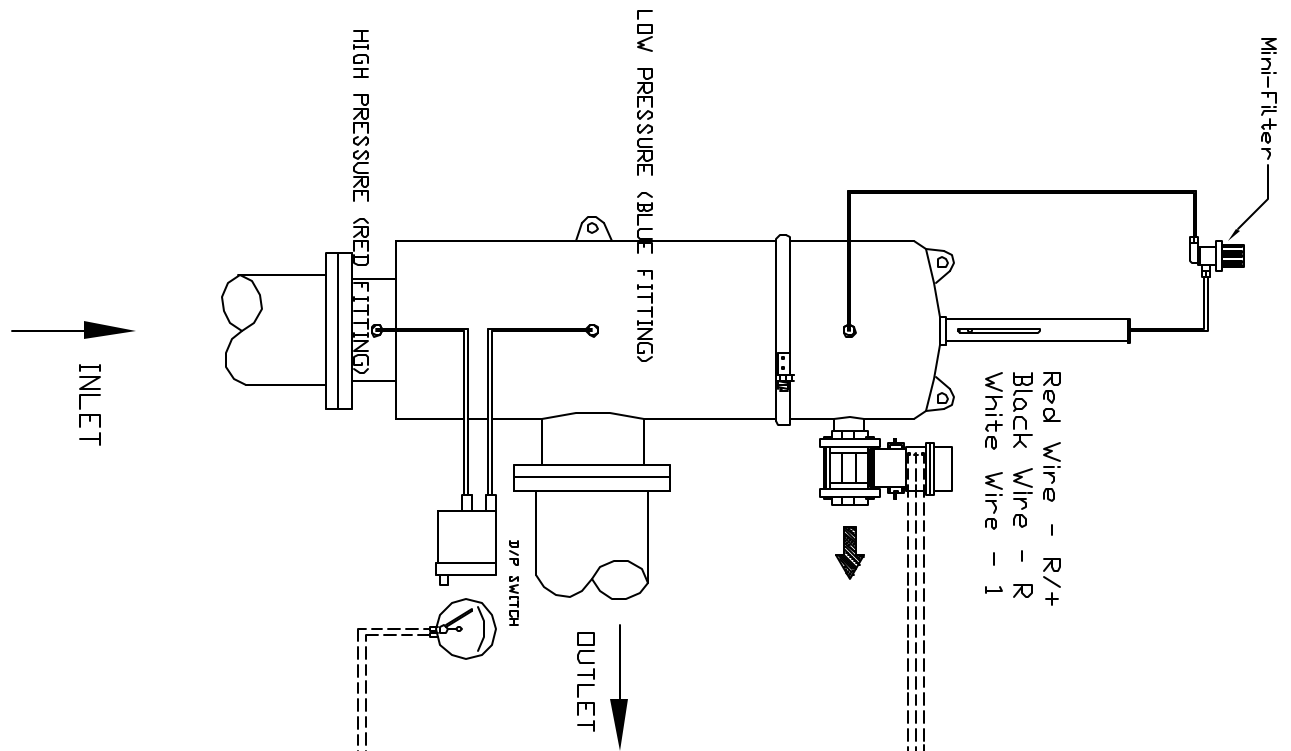

GB6 ELECTRIC CONTROLLER

UNLESS OTHERWISE SPECIFIED
DIMENSIONS ARE IN INCHES
TOLERANCES ANGULAR
DECIMALS XX ± .05 ± 0.5 DEG
XXX ± .01

DRAWN DATE
Doriel Steenberg 3-14-89

CHECKED DESIGN

AUTOMATIC FILTERS, INC.
2672 S. LA CIENEGA BLVD.
LOS ANGELES, CA 90034
(310) 839-2828 FAX (310) 839-6878

MTF Setup w/ GB6 & Electric Flush Valve

SIZE	DIVS NO.	REV
A	MTF GB6 EFV	0
NTS		