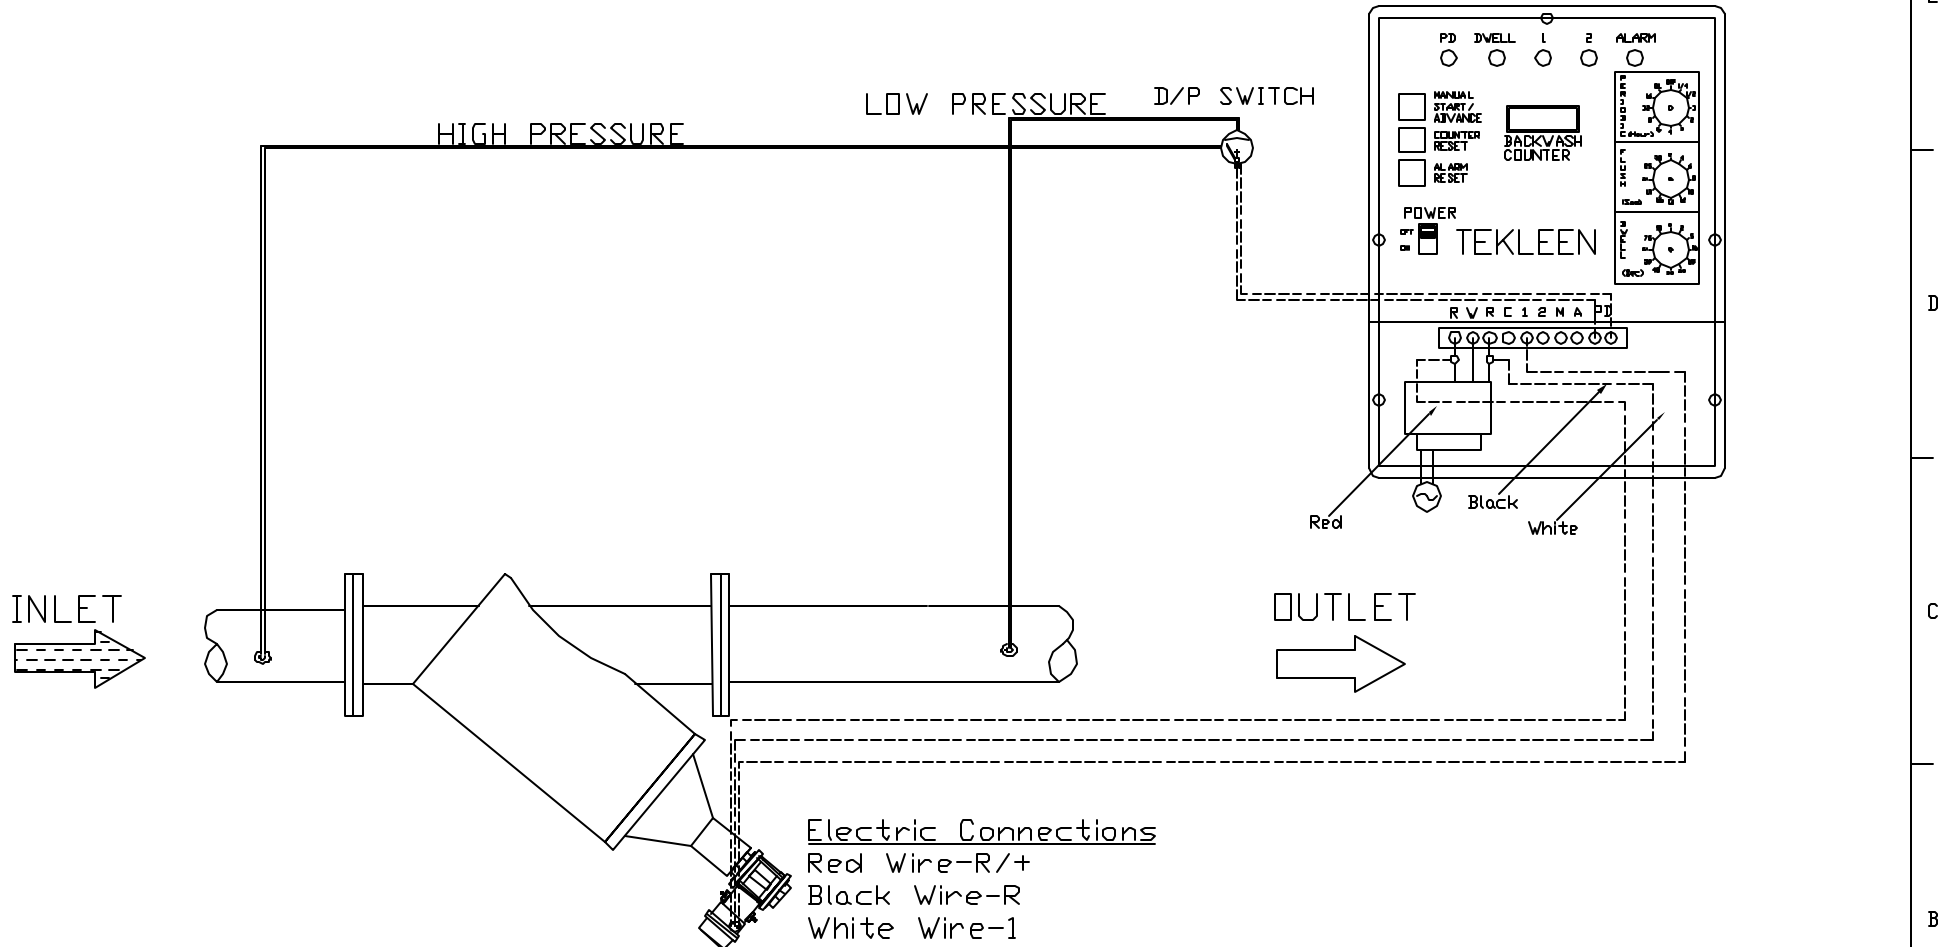

1 2 3 4 5 6 7 8

REVISIONS				
ZONE	REV	DESCRIPTION	DATE	APPROVED

GB6 ELECTRIC CONTROLLER

Electric Connections  
 Red Wire-R/+  
 Black Wire-R  
 White Wire-1  
 Green Wire-Ground

UNLESS OTHERWISE SPECIFIED  
 DIMENSIONS ARE IN INCHES  
 TOLERANCES  
 DECIMALS ANGULAR  
 .XX ± .05 ± 0.5 DEG  
 .XXX ± .01