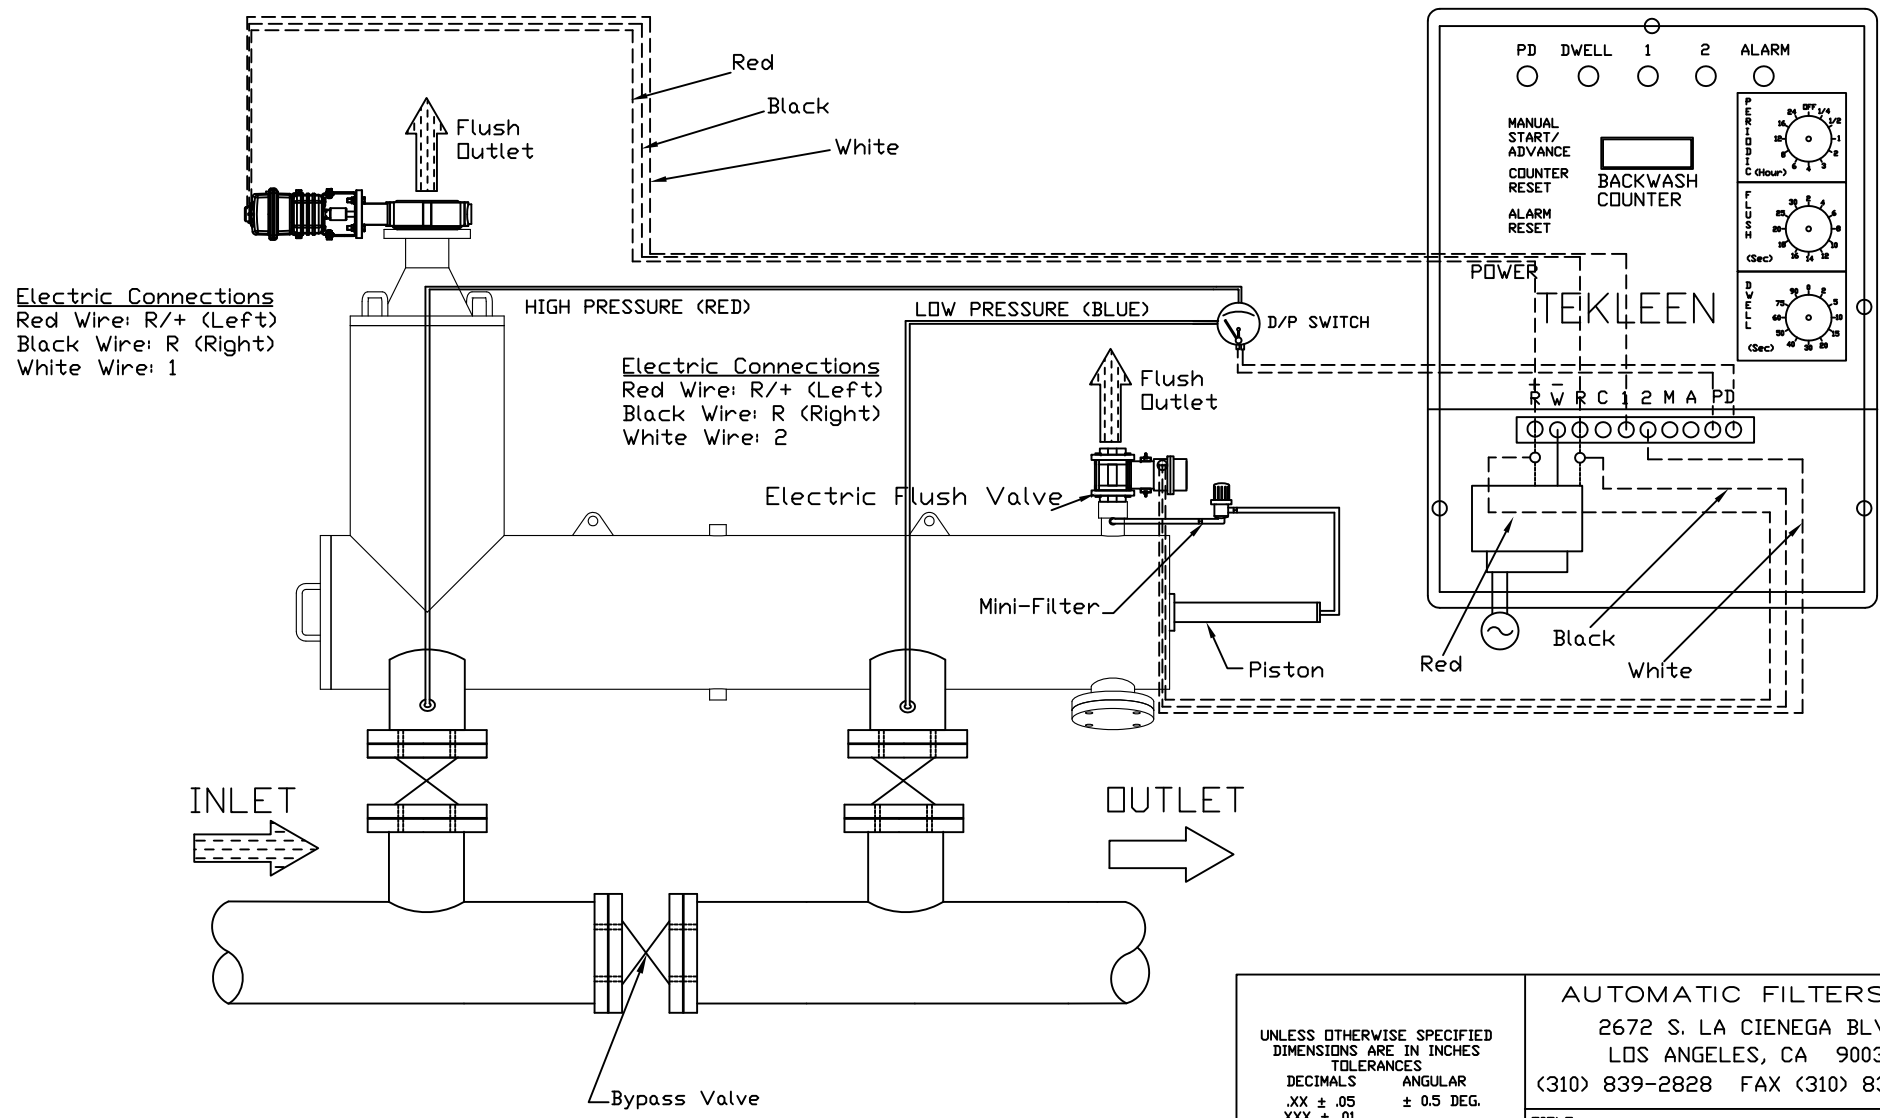

REVISIONS				
ZONE	REV	DESCRIPTION	DATE	APPROVED

GB7 ELECTRIC CONTROLLER

UNLESS OTHERWISE SPECIFIED DIMENSIONS ARE IN INCHES TOLERANCES		AUTOMATIC FILTERS, INC. 2672 S. LA CIENEGA BLVD. LOS ANGELES, CA 90034 (310) 839-2828 FAX (310) 839-6878		
DECIMALS .XX ± .05 .XXX ± .01		TITLE WIRING LAYOUT FOR CS-ABW FILTER WITH GB7 ELECTRIC CONTROLLER & ELECTRIC FLUSH VALVES		
DRAWN M. SERRANO		DATE 07/26/19		REV N/A
CHECKED		SIZE A	DWG NO. WIRE-CSABWGB7-EFV-LAY-01	REV N/A
DESIGN		SCALE: NONE		SHEET 1 OF 1