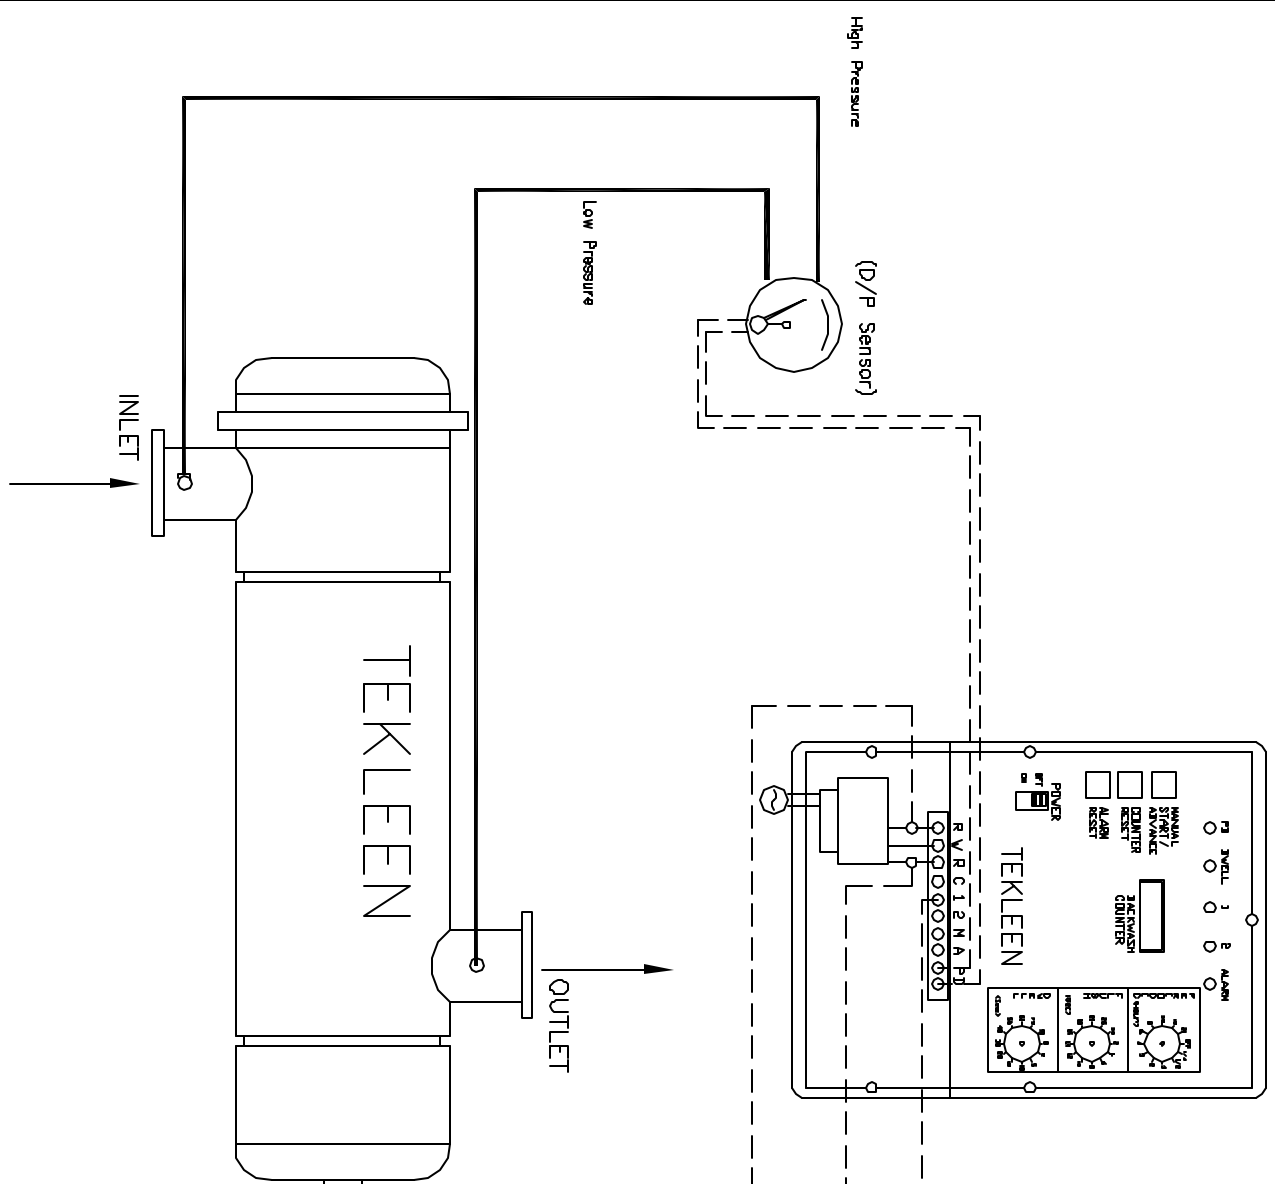

GB6 ELECTRIC CONTROLLER

Electric Connections
 Red Wire-R/+
 Black Wire-R
 White Wire-1

ZONE		REV		DESCRIPTION		DATE		APPROVED	

UNLESS OTHERWISE SPECIFIED DIMENSIONS IN PARENT DIMENSIONS IN BRACKETS DECIMALS ANGULAR XX 1 .05 ± .05 DEG XXX ± .01		DATE 7-15-04		TITLE AUTOMATIC FILTERS, INC. OBF 3-1 with GB6 controller Electric Flush Valve	
DRAWN Daniel Stenberg		CHECKED		SIZE A	
DESIGN				DWG NO OBF-31	
				REV 0	
				SHEET 1 OF 1	