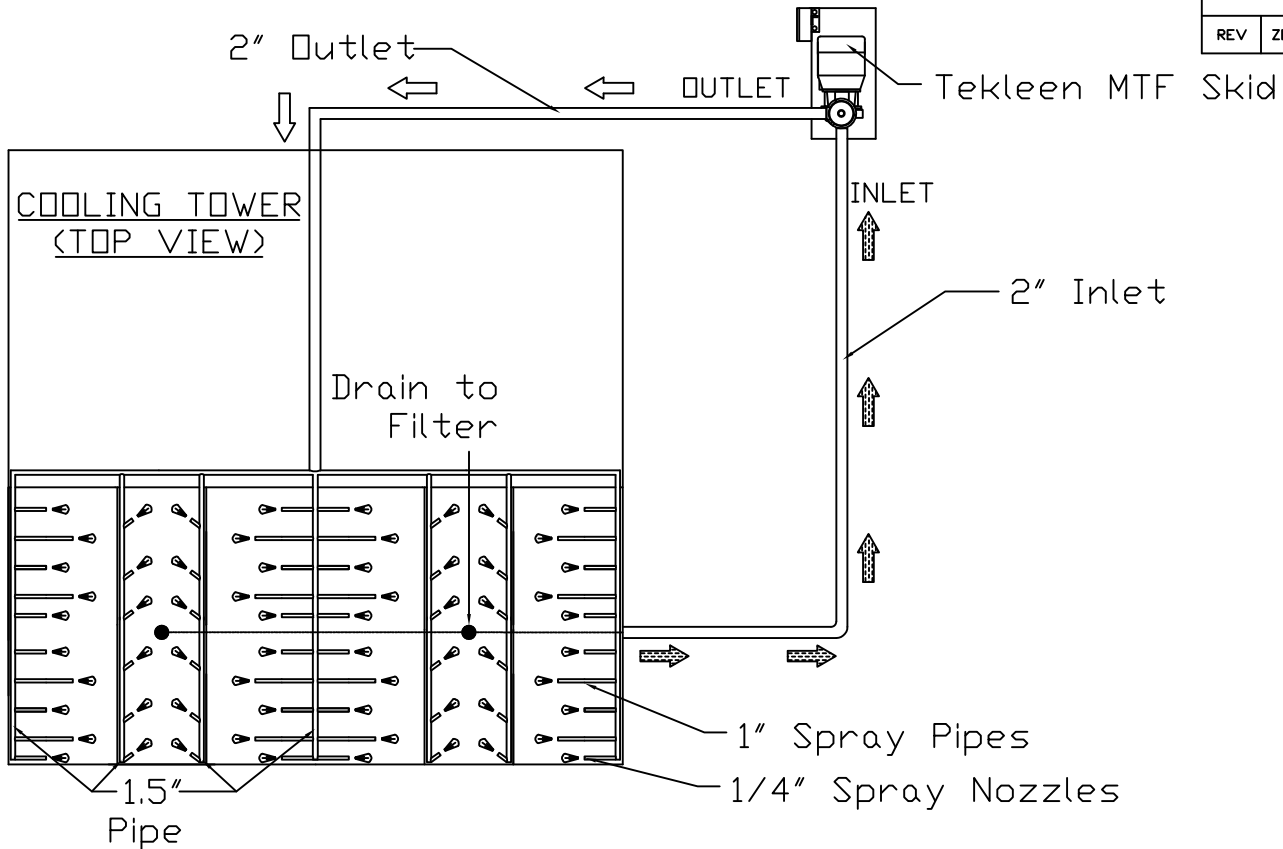

REVISIONS				
REV	ZONE	DESCRIPTION	DATE	APPROVED

UNLESS OTHERWISE SPECIFIED DIMENSIONS ARE IN INCHES		AUTOMATIC FILTERS, INC.		
TOLERANCES		2672 S. LA CIENEGA BLVD.		
DECIMALS	ANGULAR	LOS ANGELES, CA 90034		
.XX ± .05	± 0.5 DEG.	(310) 839-2828 FAX (310) 839-6878		
.XXX ± .01		TITLE MTF SKID UNIT - 20' x 20'		
DRAWN	DATE	COOLING TOWER SWEEPER, LAYOUT DRAWING		
S. PERKINSON	05/12/11	SIZE	DWG NO.	REV
CHECKED		A	SKID-MTF-LAY-CTS-03	N/A
DESIGN		NOT TO SCALE		SHEET 1 OF 1