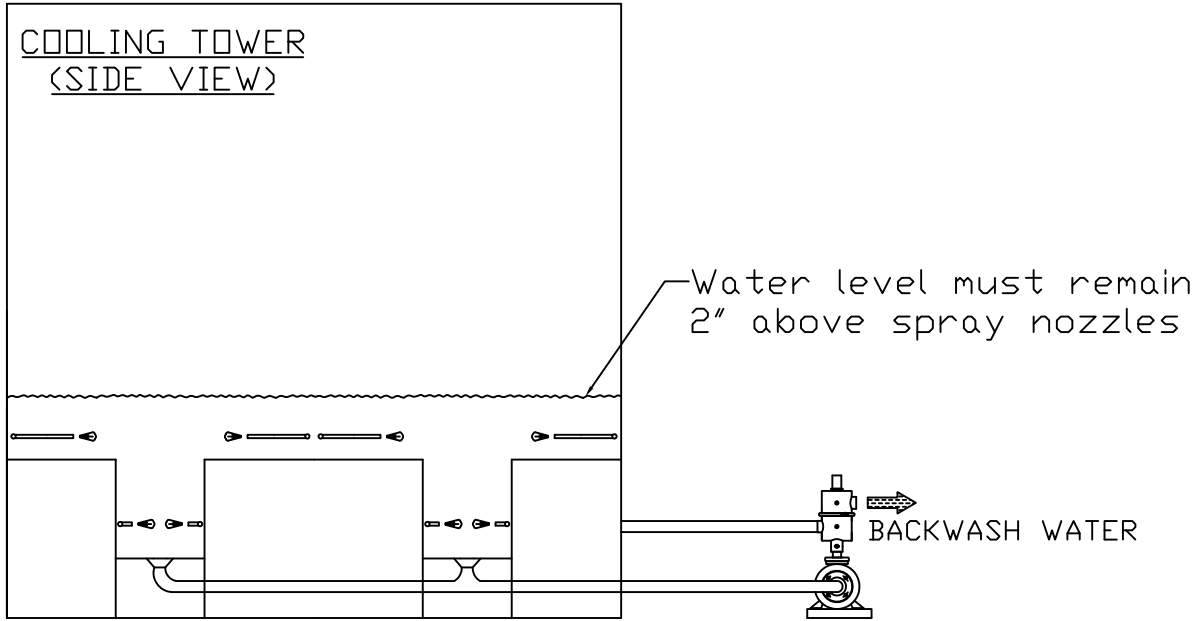

REVISIONS				
REV	ZONE	DESCRIPTION	DATE	APPROVED

UNLESS OTHERWISE SPECIFIED DIMENSIONS ARE IN INCHES		AUTOMATIC FILTERS, INC.		
TOLERANCES		2672 S. LA CIENEGA BLVD.		
DECIMALS	ANGULAR	LOS ANGELES, CA 90034		
.XX ± .05	± 0.5 DEG.	(310) 839-2828 FAX (310) 839-6878		
.XXX ± .01		TITLE MTF SKID UNIT - 20' x 20'		
DRAWN	DATE	COOLING TOWER SWEEPER, LAYOUT DRAWING		
S. PERKINSON	05/12/11	SIZE	DWG NO.	REV
CHECKED		A	SKID-MTF-LAY-CTS-03	N/A
DESIGN		NOT TO SCALE		SHEET 1 OF 1