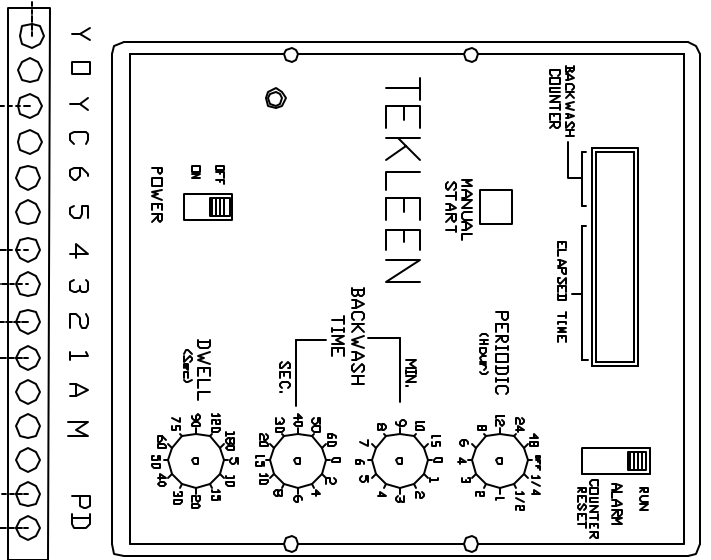

OUTLET

- Electric Wiring: Red Wire: Y (Left) Black Wire: Y (Right) White Wire: 1 Green Wire: Ground
- Electric Wiring: Red Wire: Y (Left) Black Wire: Y (Right) White Wire: 2 Green Wire: Ground
- Electric Wiring: Red Wire: Y (Left) Black Wire: Y (Right) White Wire: 3 Green Wire: Ground
- Electric Wiring: Red Wire: Y (Left) Black Wire: Y (Right) White Wire: 4 Green Wire: Ground

ZONE		REV	DESCRIPTION	DATE	APPROVED
REVISIONS					

UNLESS OTHERWISE SPECIFIED DIMENSIONS ARE IN INCHES DECIMALS ANGULAR XXX 1.00 ± 0.05 DEGS		TITLE 4 DBF Filters In Parallel	
DRAWN Dangle Stenberg	DATE 11-9-09	SIZE DWG NID A	REV 0
CHECKED	DESIGN	AUTOMATIC FILTERS, INC.	
SHEET 1 OF 1		SHEET 1 OF 1	