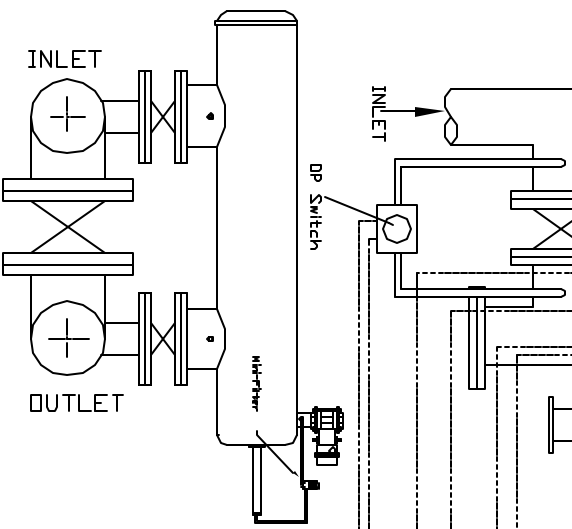

OUTLET

- Electric Wiring: Red Wire: Y (Left) Black Wire: Y (Right) White Wire: 1 Green Wire: Ground
- Electric Wiring: Red Wire: Y (Left) Black Wire: Y (Right) White Wire: 2 Green Wire: Ground
- Electric Wiring: Red Wire: Y (Left) Black Wire: Y (Right) White Wire: 3 Green Wire: Ground
- Electric Wiring: Red Wire: Y (Left) Black Wire: Y (Right) White Wire: 4 Green Wire: Ground

ZONE		REV	DESCRIPTION	DATE	APPROVED
REVISIONS					

UNLESS OTHERWISE SPECIFIED DIMENSIONS ARE IN INCHES DECIMALS ANGULAR XXX 1.00 ± 0.05 DEGS		TITLE 4 DBF Filters In Parallel	
DRAWN Dangle Stenberg	DATE 11-9-09	SIZE DWG NID A	REV 0
CHECKED	DESIGN	AUTOMATIC FILTERS, INC.	
SHEET 1 OF 1		SHEET 1 OF 1	