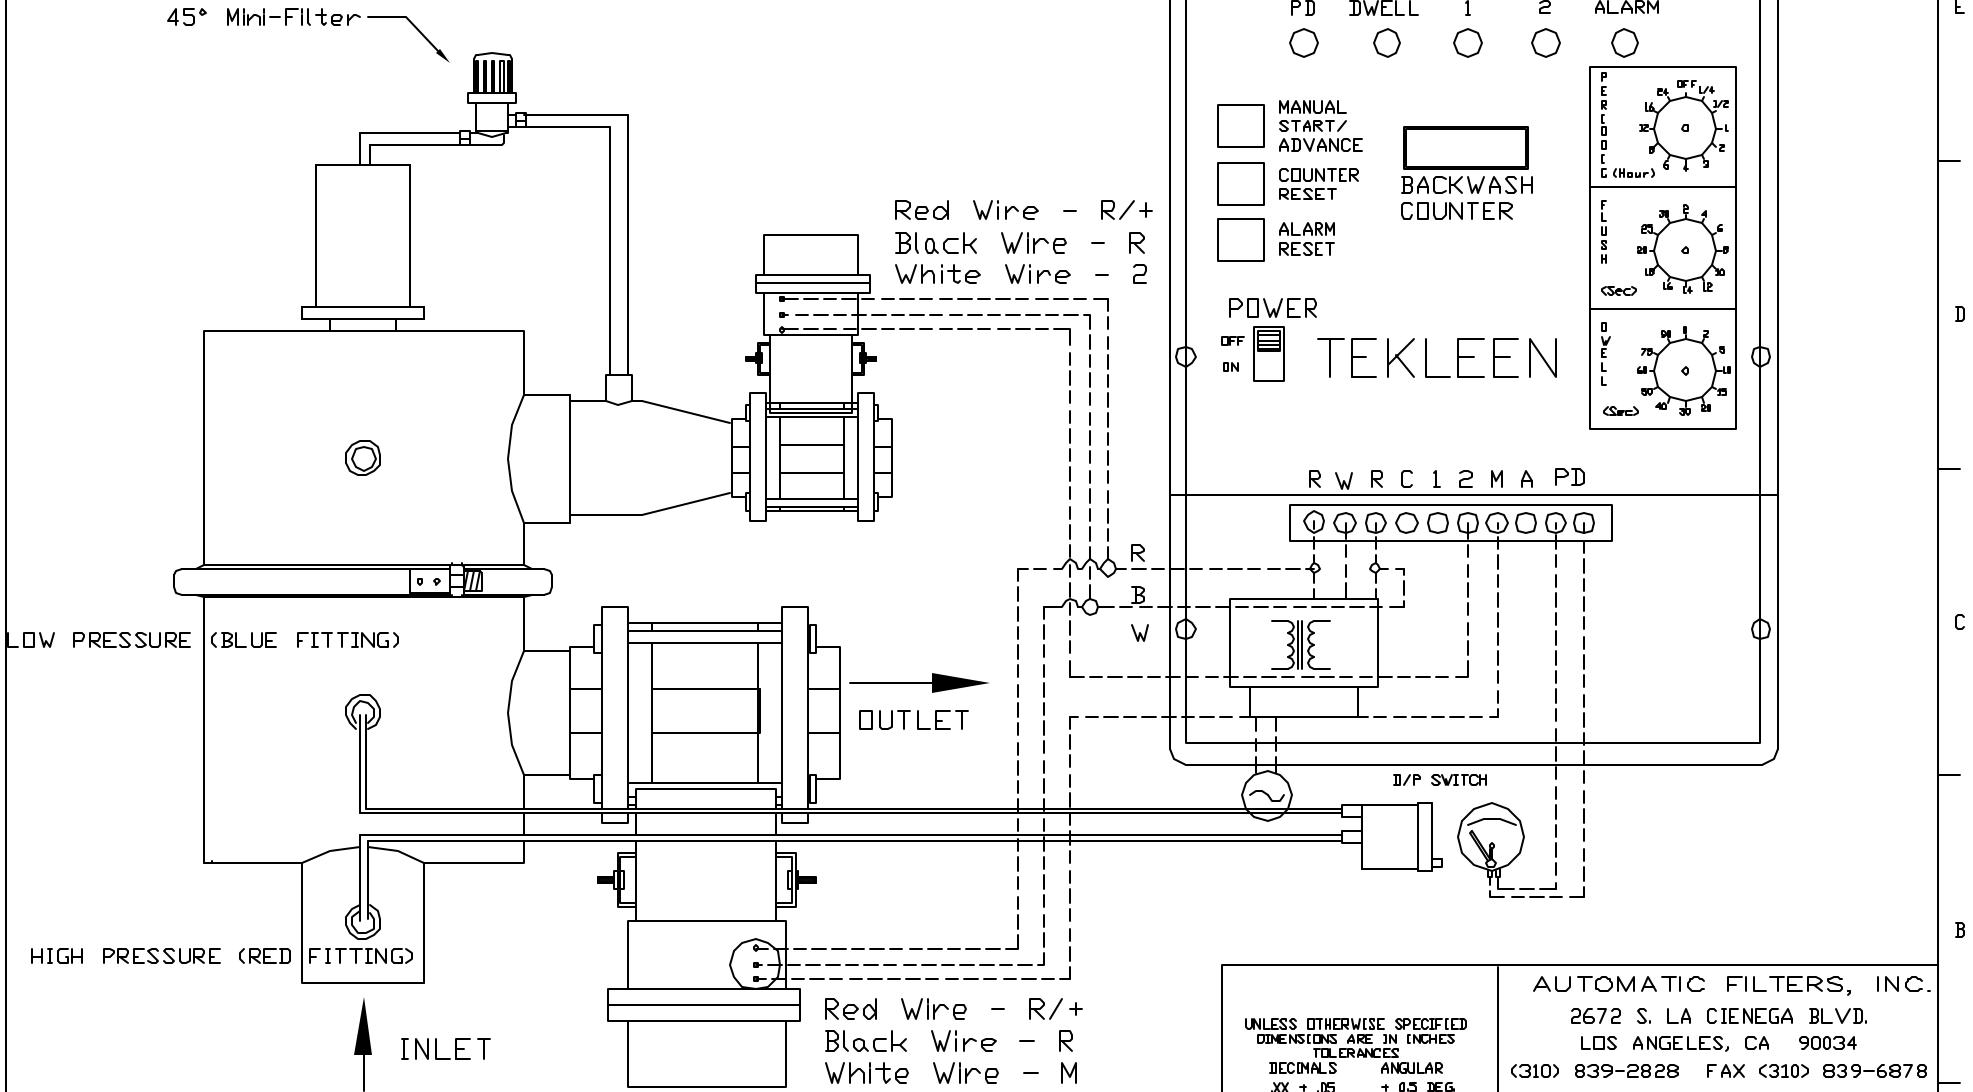

# GB6 ELECTRIC CONTROLLER

UNLESS OTHERWISE SPECIFIED DIMENSIONS ARE IN INCHES TOLERANCES		AUTOMATIC FILTERS, INC. 2672 S. LA CIENEGA BLVD. LOS ANGELES, CA 90034 (310) 839-2828 FAX (310) 839-6878	
DECIMALS .XX ± .05 XXX ± .01		ANGULAR ± 0.5 DEG	
DRAWN Daniel Steinberg		DATE 2-7-06	
CHECKED		TITLE MTF SETUP w/ GB6 & Electric Flush Valve Pressure Sustain Valve	
DESIGN		SIZE A	REV 0
NOT SCALE		SHEET OF	