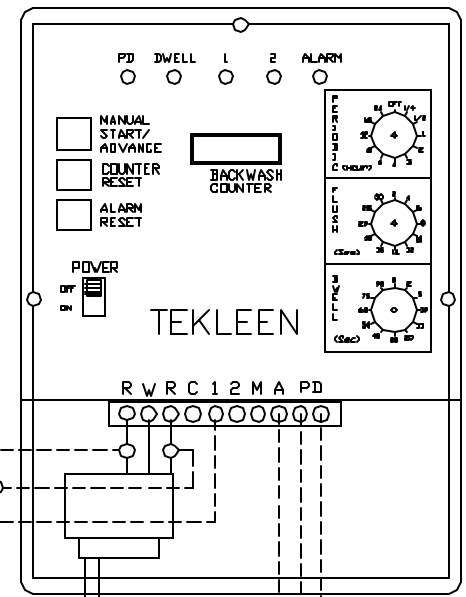

GB7 ELECTRIC CONTROLLER

Electric Wiring
 Red Wire: R/+
 Black Wire: R
 White Wire: 1

Electric Wiring
 Red Wire: R/+
 Black Wire: R
 White Wire: A

UNLESS OTHERWISE SPECIFIED DIMENSIONS ARE IN INCHES TOLERANCES		AUTOMATIC FILTERS, INC.	
DECIMALS .XX ± .05 XXX ± .01		TITLE	
ANGULAR ± 0.5 DEG.		MTF w/ Alarm Bypass	
DRAWN Daniel Stenberg	DATE 11-22-05	SIZE A	REV 0
CHECKED		DWG NO. MTF Bypass	
DESIGN FOR		NOT TO SCALE	SHEET OF