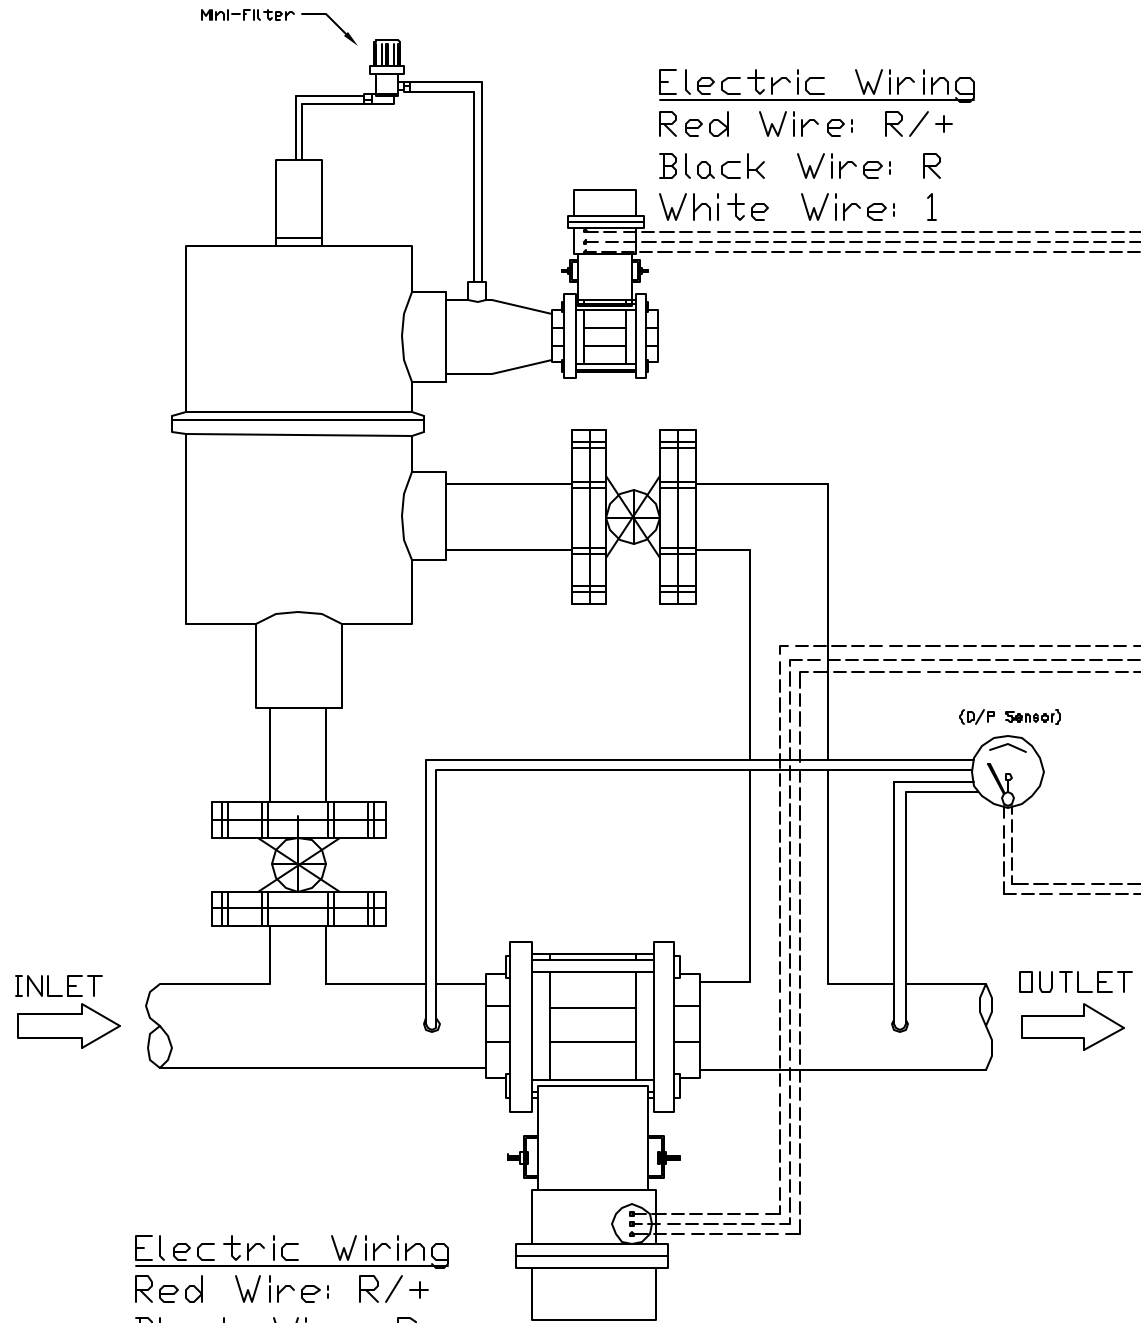

GB7 ELECTRIC CONTROLLER

Electric Wiring
 Red Wire: R/+
 Black Wire: R
 White Wire: 1

Electric Wiring
 Red Wire: R/+
 Black Wire: R
 White Wire: A

UNLESS OTHERWISE SPECIFIED DIMENSIONS ARE IN INCHES TOLERANCES		AUTOMATIC FILTERS, INC.	
DECIMALS .XX ± .05 XXX ± .01		TITLE	
ANGULAR ± 0.5 DEG.		MTF w/ Alarm Bypass	
DRAWN Daniel Stenberg	DATE 11-22-05	SIZE A	REV 0
CHECKED		DWG NO. MTF Bypass	
DESIGN FOR		NOT TO SCALE	SHEET OF