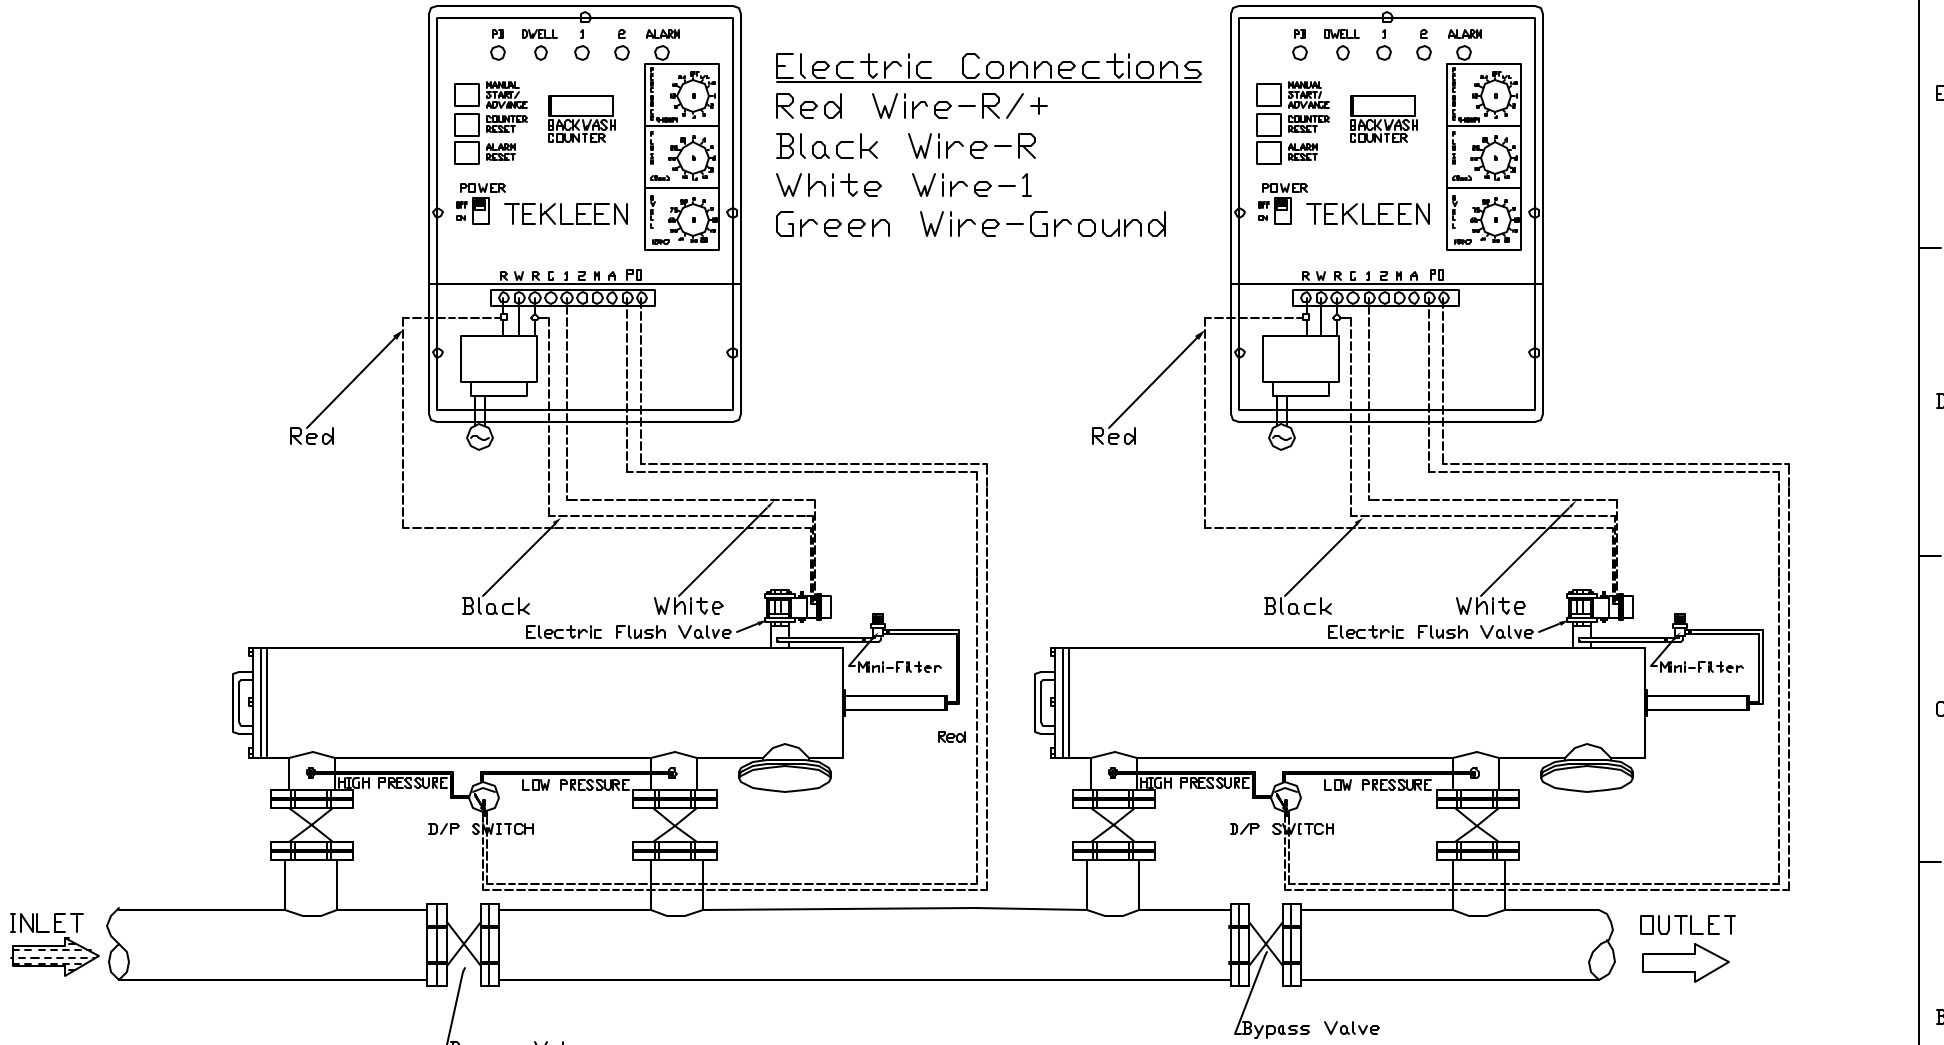

GB6 ELECTRIC CONTROLLER

GB6 ELECTRIC CONTROLLER

Electric Connections  
 Red Wire-R/+  
 Black Wire-R  
 White Wire-1  
 Green Wire-Ground

UNLESS OTHERWISE SPECIFIED DIMENSIONS ARE IN INCHES TOLERANCES DECIMALS ANGULAR XX ± .05 ± 0.5 DEG XXX ± .01		AUTOMATIC FILTERS, INC. 2672 S. LA CIENEGA BLVD. LOS ANGELES, CA 90034 (310) 839-2828 FAX (310) 839-6878	
DRAWN Daniel Stenberg		DATE 6-22-06	
CHECKED		SIZE A	DWG NO. 2ABW-GB6-EFV
DESIGN		NTS	REV 0
		SHEET OF	

TITLE  
 ABW Installation Layout  
 2 Stage Filtration

E  
D  
C  
B  
A